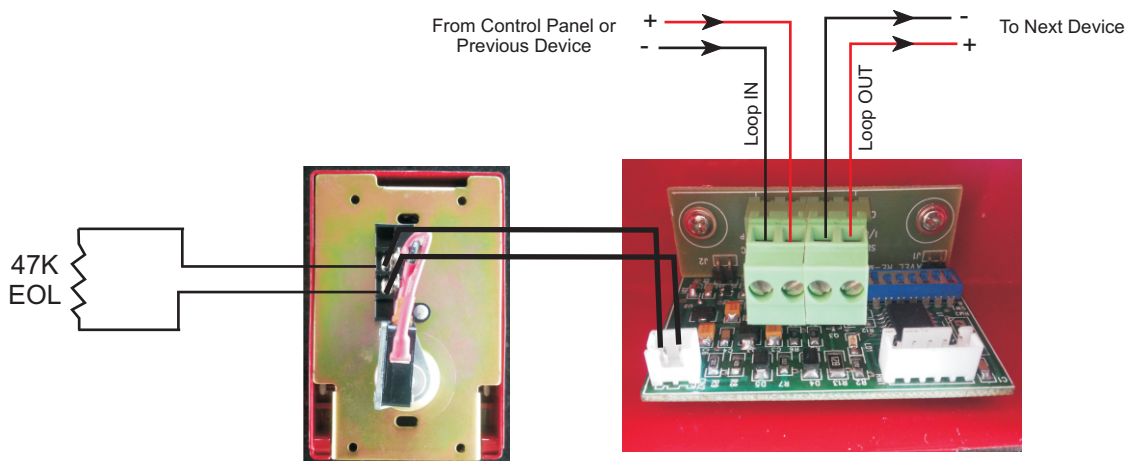

Wiring Diagram

Ordering Information

MODELS	DESCRIPTION	COLOR
FGMS-1T	Manual Pull Station Single Action	RED
FGMS-1T-LP	Manual Pull Station Dual Action	RED
FGMS-B	Manual Pull Station Back Box	RED